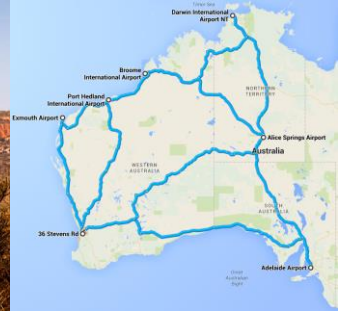

What is included with our Troopies

	Model 2	Model 3	Model 4	Model 5
Engine	4.5 Litre V8 Turbo-Diesel Manual Gearbox	4.5 Litre V8 Turbo-Diesel Manual Gearbox	4.5 Litre V8 Turbo-Diesel Manual Gearbox	4.5 Litre V8 Turbo-Diesel Manual Gearbox
Airbags	-	X	X	X
Sits and sleeps 3 people	X	X	-	X
Sits 5 and sleeps 4 people, 5 th person to sleep in swag	-	-	X	-
Suitable for Baby/booster seat	-	X	X	-
Dual Diesel tank (90 litres each, 180 litres total)	X	X	X	X
Dual Battery system	X	X	X	X
Dual Water tanks (70 litres each, 140 litres total)	X	X	-	X
Dual Water tanks (55 litres each, 110 litres total)	-	-	X	-
Build-in compressor and Tyre Pressure Management System	X	X	X	X
Drawers and false floor in the back	X	X	X	X
40 litre Engle Fridge/Freezer on slide	X	X	X	X
Electric Roof top tent sleeps 2	X	X	-	X
Dual Electric Roof top tent sleeps 2 per tent	-	-	X	-
Cargo barrier between the front seats and the rear	X	X	X	X
2 fire-extinguishers	X	X	X	X
Maglite torch	X	X	X	X
Mobile kitchen with pots&pans, cutlery, plates, cups&glasses, cooker	X	X	X	X
Gas Bottles	2	2	2	2
Solar panel to keep batteries topped up	X	X	X	X
45 Litre Ice Box 'Esky'	X	X	X	X
85 Litre Ice Box 'Esky'	O	O	O	O
Personal Locator Beacon 'PLB'	X	X	X	X
Extra Tent or swag	O	O	O	O
Bedding (pillows/sheets/blankets etc.)	X	X	X	X
Towels (beach and bath towels for each & hand and tea towels)	X	X	X	X
Curtains Cargo Area (magnetic)	O	O	-	O
Insect screens Cargo Area	O	O	-	O
Awning with LED lighting	X	X	X	X
Table(s) and camping chairs	X	X	X	X
Plastic storage box for groceries	X	X	X	X
Basic First Aid kit	X	X	X	X
Two Way Radio	X	X	X	X